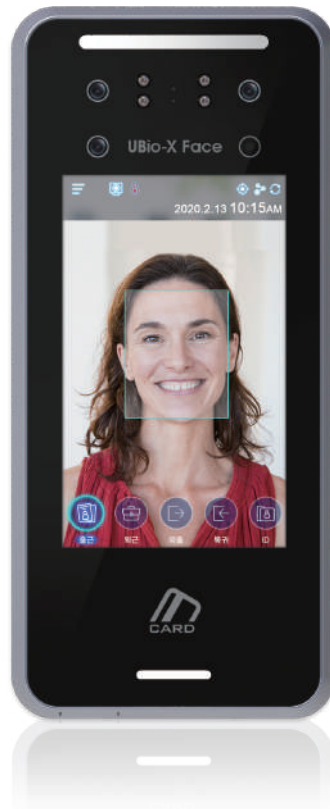

# UBio-X Face

## Face Recognition Terminal

### Features

**Walk-Through** method Face Recognition at a distance up to **3m**

Face Authentication under Illuminance up to **25,000 Lux**

**Liveness Detection**

**PoE** (Optional), HID Prox, iClass (Optional)

### Specification

<b>Biometric</b>	Face	<b>CPU</b>	Cortex-A9 Quad Core 1.4GHz
<b>Dust &amp; Waterproof</b>	IP65	<b>Memory</b>	16GB Flash + DDR3 512MB x 4 (2GB)
<b>Interface</b>	External I/O, TCP/IP, RS-232, RS-485, Wiegand, PoE (Optional), HID Prox, iClass (Optional)	<b>Display</b>	5" Color Touch Screen
<b>Capacity</b>	Up to 500,000 Users (1Card : 1User) Up to 20,000 Users (1Face : 1User) Face 1:20,000 <1sec	<b>Dimension (W x H x D)</b>	96 x 211 x 35.3 mm
	Event Logs: 10,000,000 Photo Logs: 20,000		